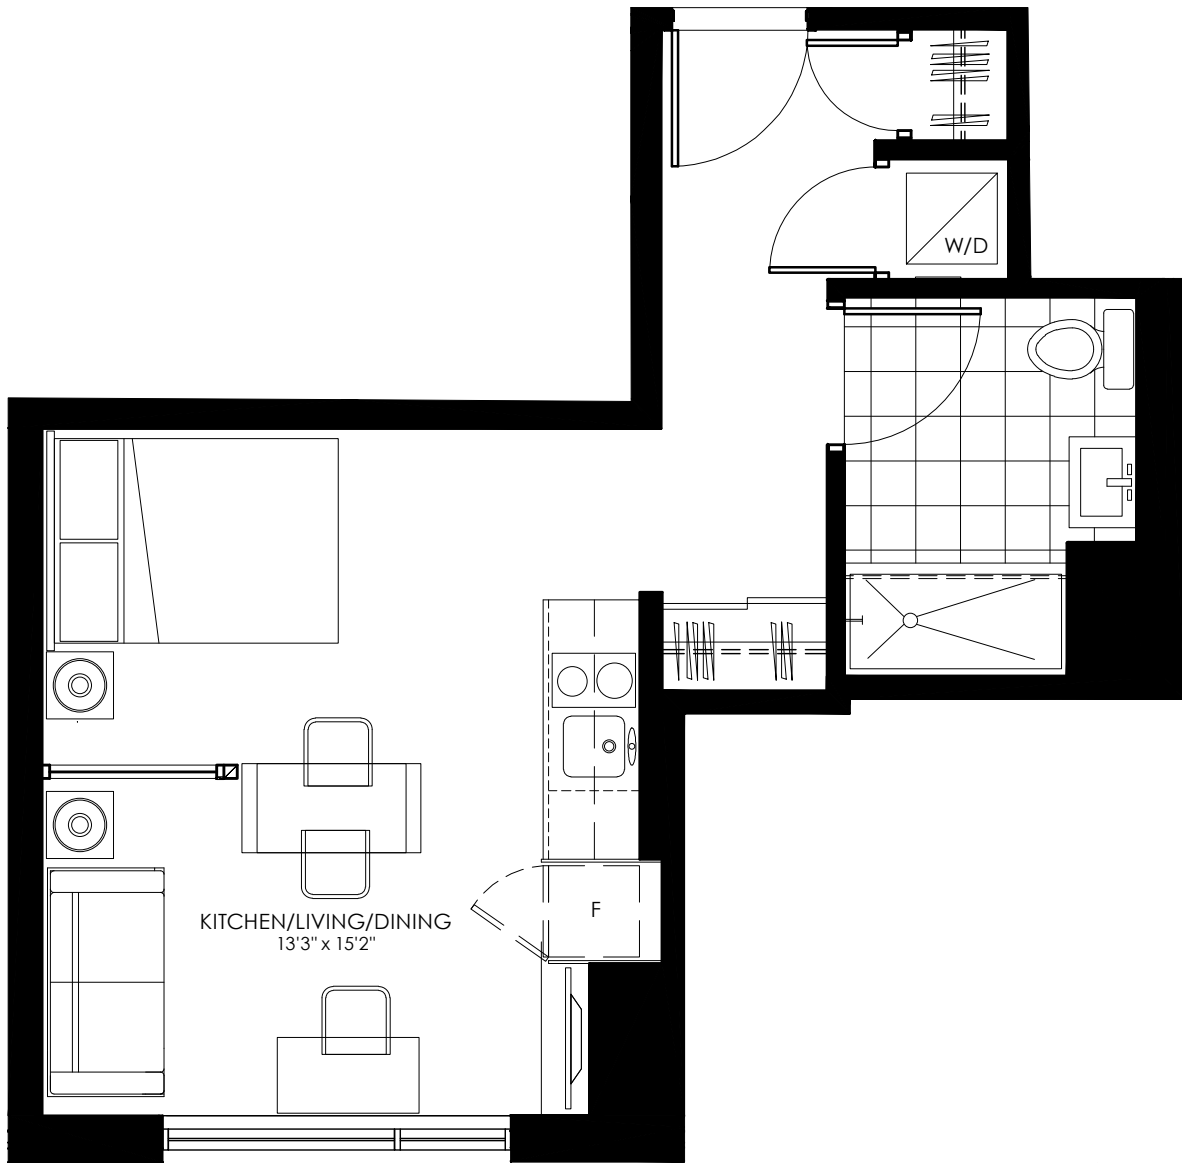

Single Occupant

375 sq.ft. **Suite 18**
Floors 3 - 17

The essence of student living.
Everything you need, and the privacy to get things done.

CAPITAL HALL
O T T A W A