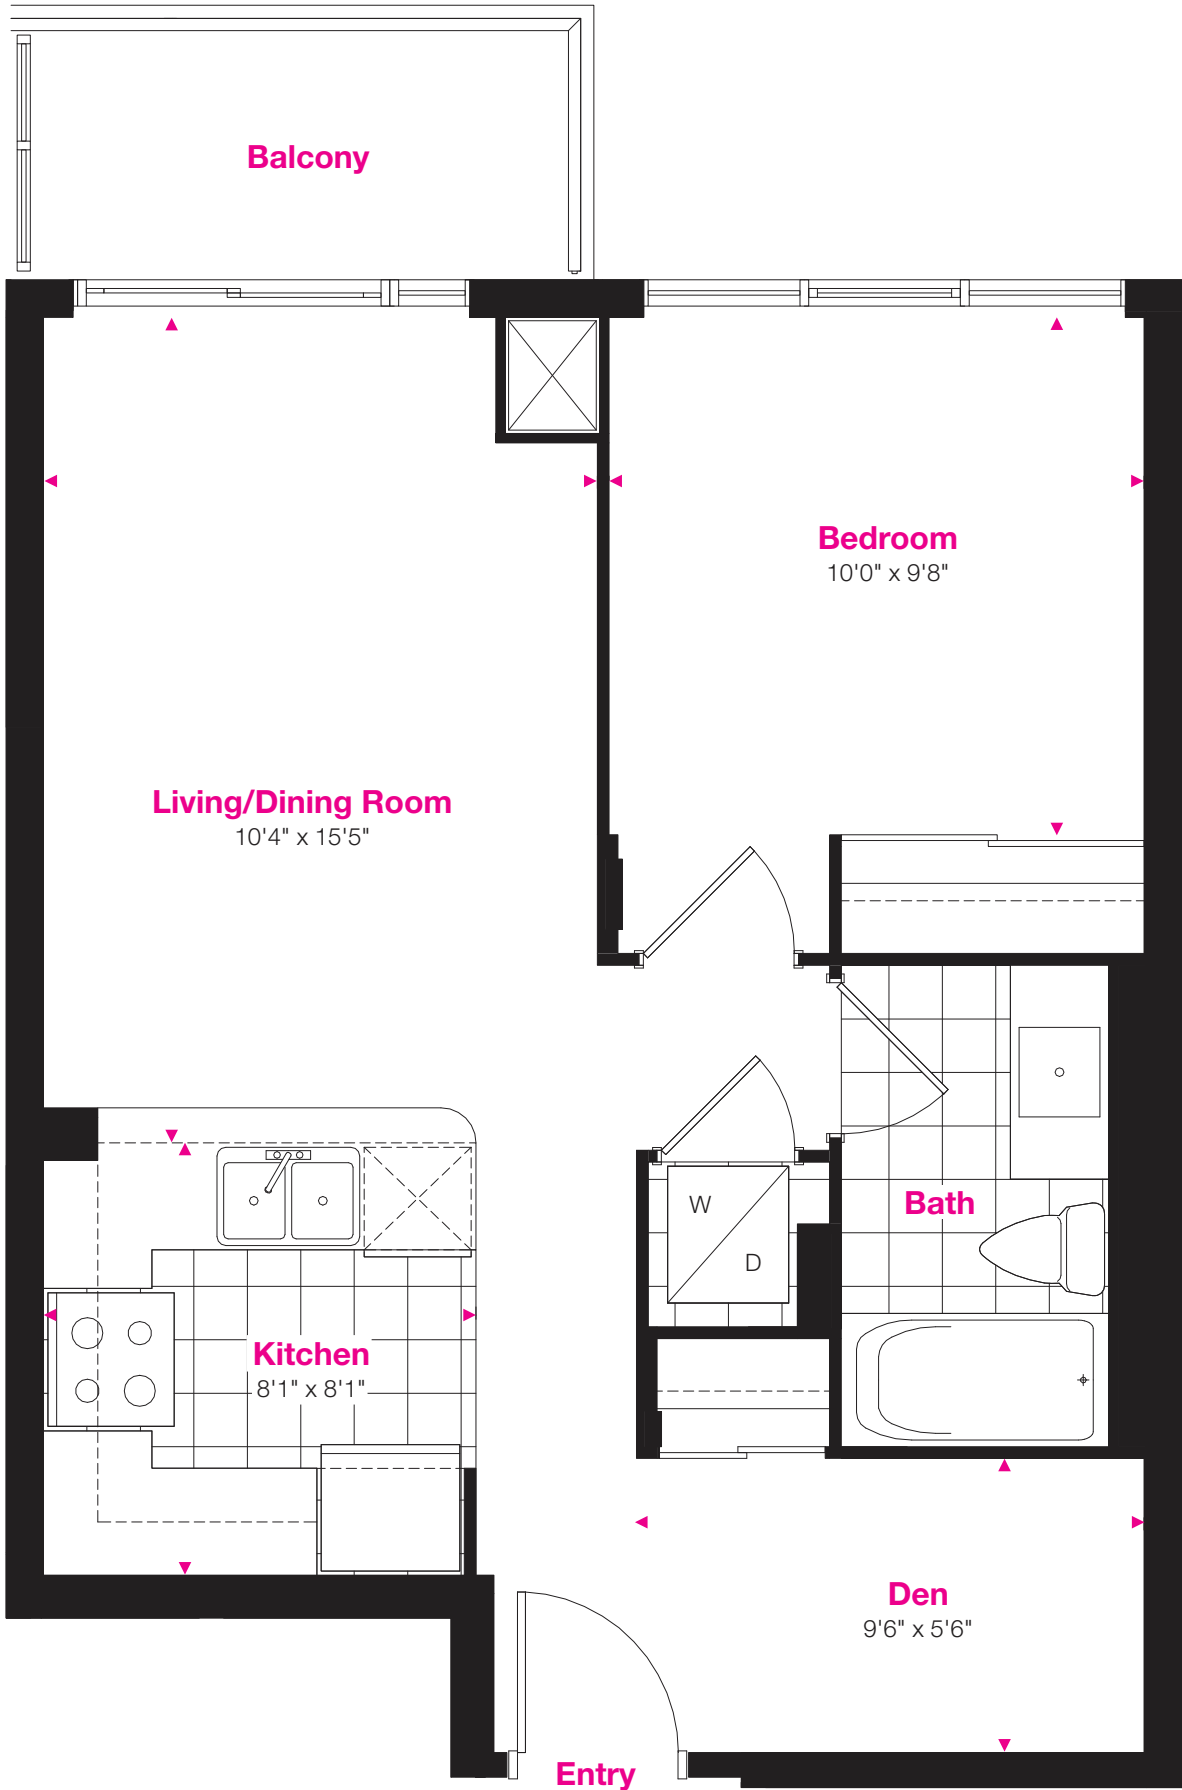

## Residence 11

### 1 Bedroom + Den

Suite Area: 572 sq.ft.

Balcony Area: 47 sq.ft.

Total Area: 619 sq.ft.

All areas and stated room dimensions are approximate. Sizes and specifications are subject to change without notice. Actual living area and balcony/terraces may vary from floor stated areas. E.&O.E.

Floors 5-20

N