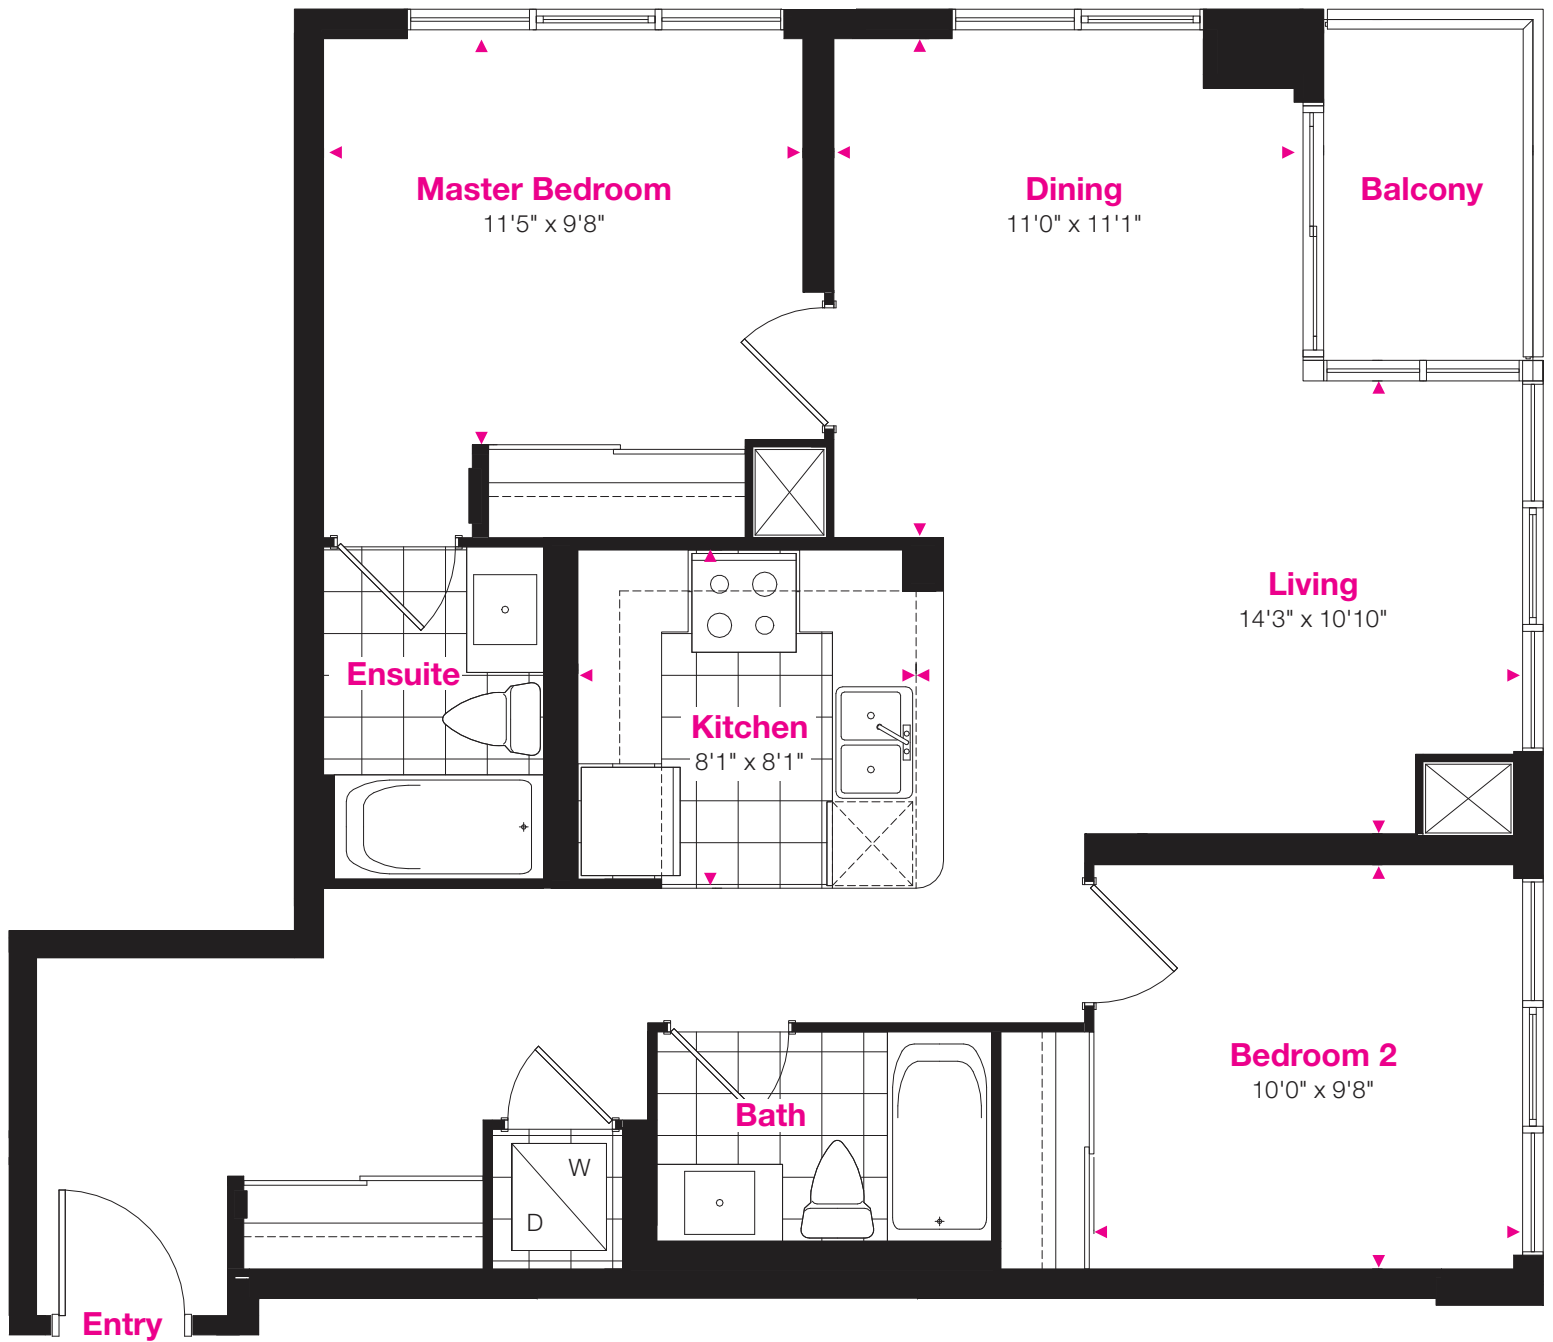

amber

Residence 14

2 Bedroom

Suite Area: 919 sq.ft.

Balcony Area: 38 sq.ft.

Total Area: 957 sq.ft.

All areas and stated room dimensions are approximate. Sizes and specifications are subject to change without notice. Actual living area and balcony/terraces may vary from floor stated areas. E.&O.E.

Floors 5-20